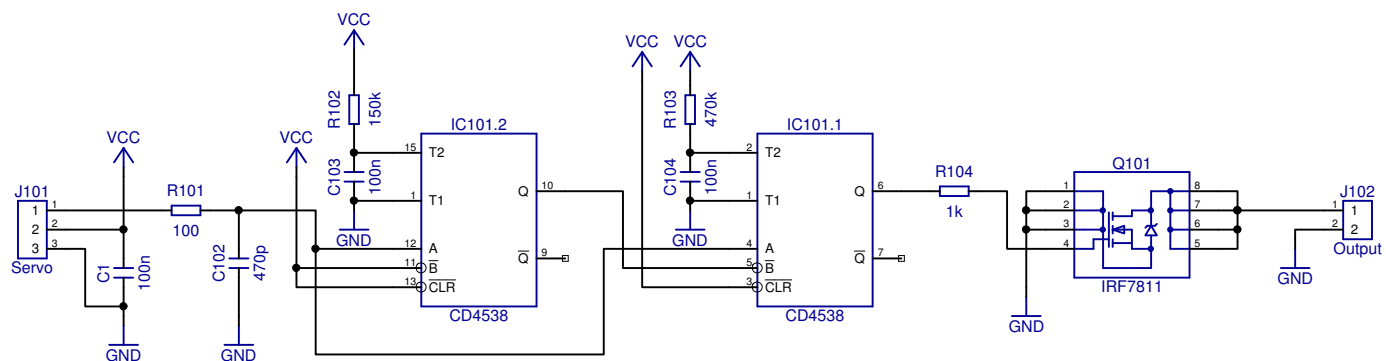

R/C Switch		
Size A/4	WEB Link: www.gadgetparadise.com	Rev 1.0
Date: 10/10/2007		Drawn by: L. Arvai
Copyright (c) 2003-2007 GadgetParadise		Sheet 1 of 1

1

2

3

4